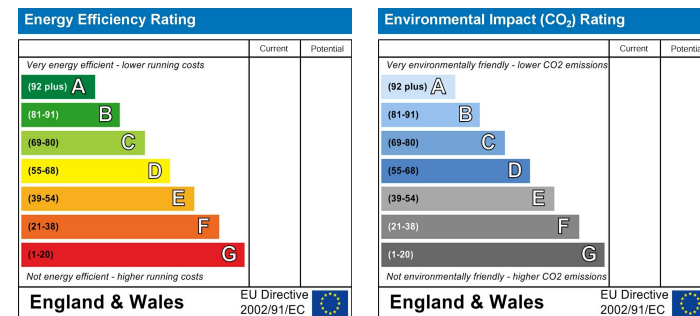

Location

Location Map

EPC Graph

Important Note

Centro Residential Sales and Lettings limited have not tested any services, heating system, electrical system, appliances, fixtures and fittings, that may be included in this property and would advise interested parties to satisfy themselves as to their condition or investigating the presence of any deleterious materials.

Viewing: Strictly by appointment through:

CENTRO RESIDENTIAL SALES AND LETTINGS LIMITED

Tel: 020 8401 5000

E-mail: residential@centro.plc.uk

See a selection of our properties at www.centro.plc.uk

£1,300 Per Month - 5th October 2024

19 Lewis Road, Sutton, SM1 4BR

Description

- Brand New Apartment
- One Bedroom
- Purpose Built
- Allocated Parking
- Ground Floor
- Fitted Kitchen
- EPC Rating : E
- Council Tax Band : TBC

Features

- Gas Central Heating
- Double Glazing
- Allocated Parking

What you need to know

- Term: 12 months
- Rent: £1300pcm exclusive of bills
- Security deposit: £1500.00
- Council Tax Band TBC
- Energy Rating: E