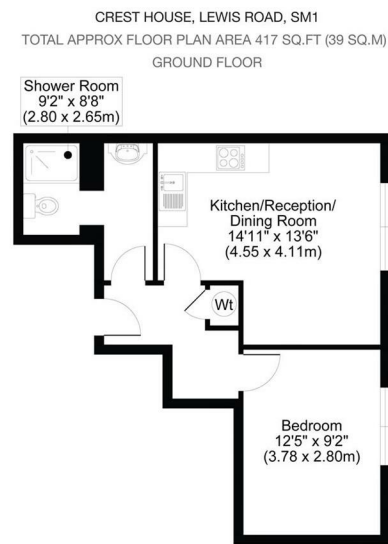

Floor Plan

optic
MEDIA
optimedia.co.uk

For illustration purposes only

All dimensions and measurements are approximate and for guidance only.

Just Centro's Opinion...

Welcome to this charming brand new one bedroom apartment located on Lewis Road in Sutton. This delightful ground floor flat boasts a cosy living/dining area with a fitted kitchen, one double bedroom and a shower room.

Additional benefits include an allocated parking space, gas central heating, double glazed windows and being located on a quiet residential road.

Sutton Common, West Sutton and Sutton mainline Station are within walking distance, as well as the High Street and a variety of supermarkets.

Offered unfurnished and available now.

Additional Photos